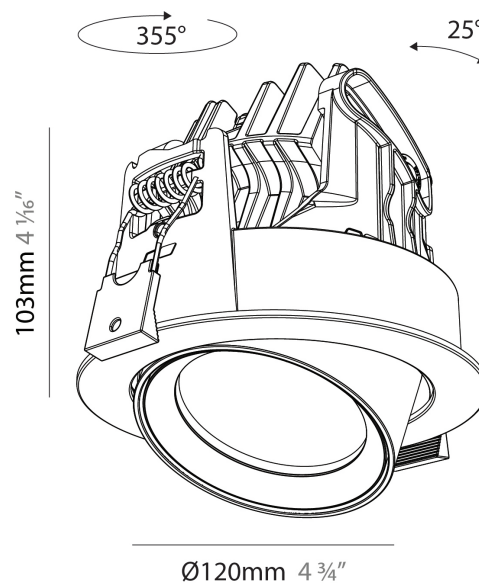

Series: Centriq
Subseries: Centriq Round Adjustable
Brand: Prolicht
Division: Architectural
Mounting Type: Recessed
Mounting Location: Ceiling
Subcategory: Spots

PHYSICAL

Shape: Cylinder
Diameter (mm): 120
Diameter (in): 4 3/4
Height (mm): 105
Height (in): 4 1/8
Min. Recessing Depth (mm): 120
Min. Recessing Depth (in): 4 3/4
Light Distribution: Adjustable / Direct
Weight (kg): 0.649
Diffuser: Lens Pack - No Lens / Opal / Linear Spread Lens / Honeycomb / Spread Lens
Fixture Finish: SSR / BKV / CWI / CRY / HAB / LAG / UFT / ITA / RUA / RUR / MIC / FTG / MYG / TWT / LOD / PUS / FRO / FUP / KIA / POP / BLS / SPG / MEY / GOH / GUM / CHC / COM / ABZ / JAG / OBR / MOS / ROR
Fixture Material: Aluminum
Cut-out Measurements: Dia. 112mm / 4 7/16"

ELECTRICAL

Lamp Type: LED (Zhaga Standard)
Input Wattage (W): 27.3
Total Output Wattage (W): 24.5
Dimming: Tri-Mode (Non-Dimming and Phase Dimming (120Vac only) and 0-10V Dimming)
Driver Included: Yes
Driver Location: Recessed Housing
Driver Type: Constant Current - Universal
Driver Class: Class 2
Input Voltage (V): 120 - 277
Constant Current (MA): 700

LED

Color Temperature (*K): 2700 / 3000 / 3500 / 4000
Max. Delivered Lumen (lm): 2348 / 2444 / 2549 / 2669
Nominal Lumen (lm): 2788 / 2903 / 3027 / 3170
CRI: >90 CRI
Lamp Life (hrs): 50000

OPTICAL

Reflector°: 20 / 32 / 54
Adjustability: Rotational 350°; Tilt 90°

RATINGS AND CERTIFICATIONS

Certified By: Certified for North American Standards
IP rating: IP20